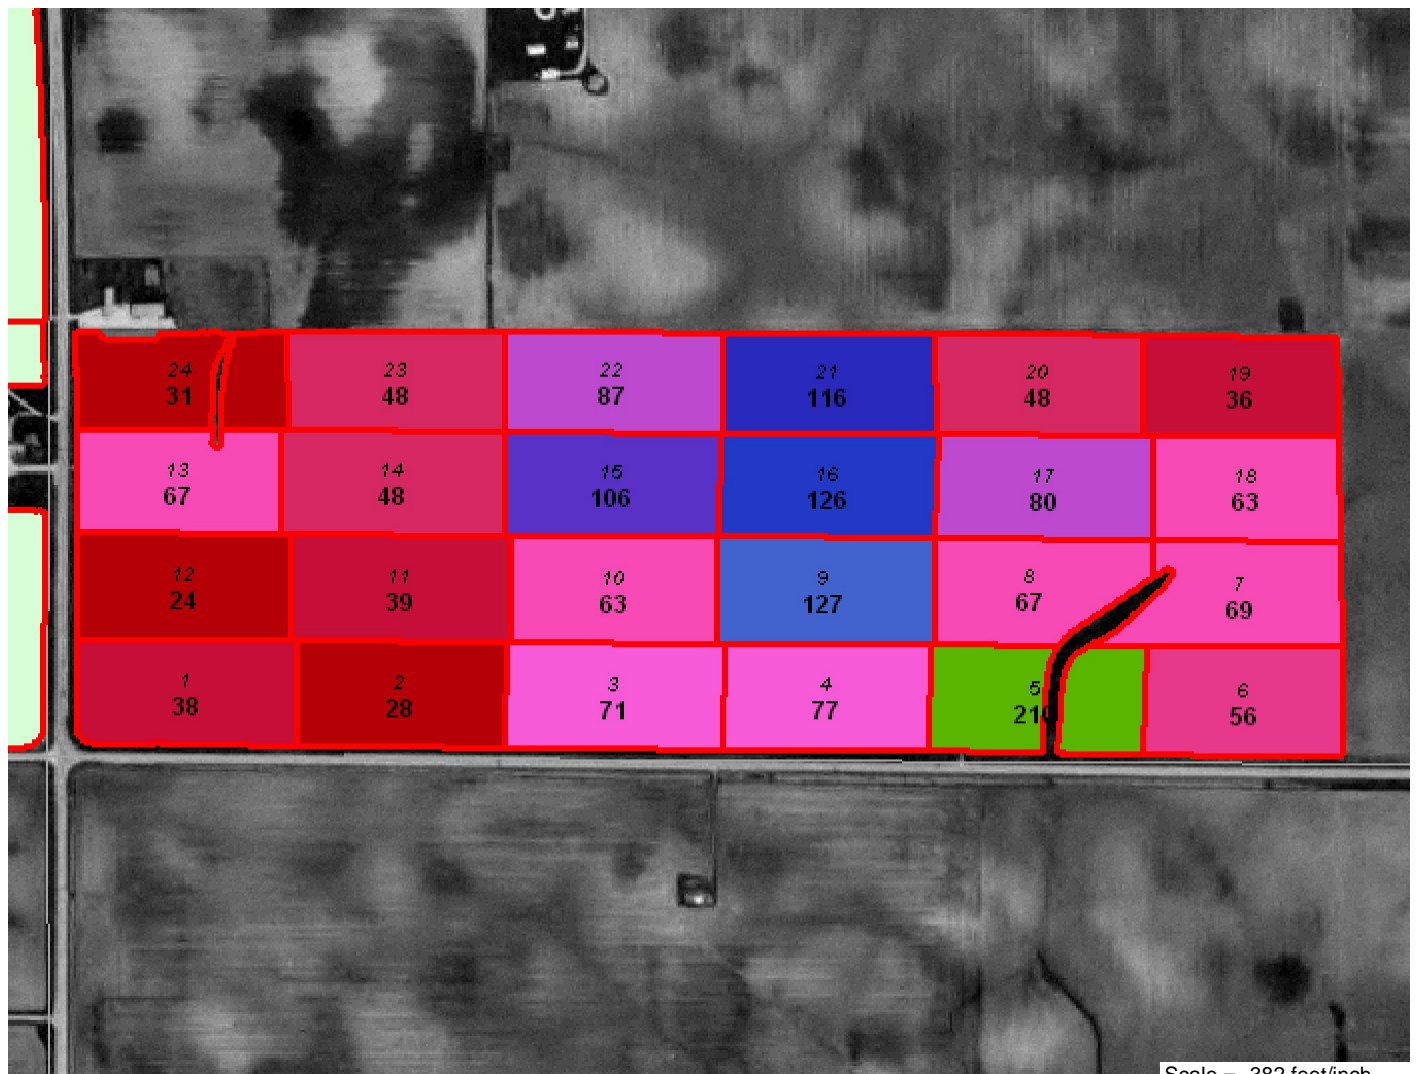

Larry Smith

P

Prepared For: Larry Smith

Farm: Smith

Field: BWJP-3

Crop Zone:

Crop Year:

Acres: 113.75

County: Vermilion, IL

Twp Rng Sec:

Directions:

Layer Summary

Layer: Soil Sample Layer

Attribute: P

Acres: 113.75

Average: 72

Weighted Average: 72

Minimum: 24

Maximum: 210

P (none)