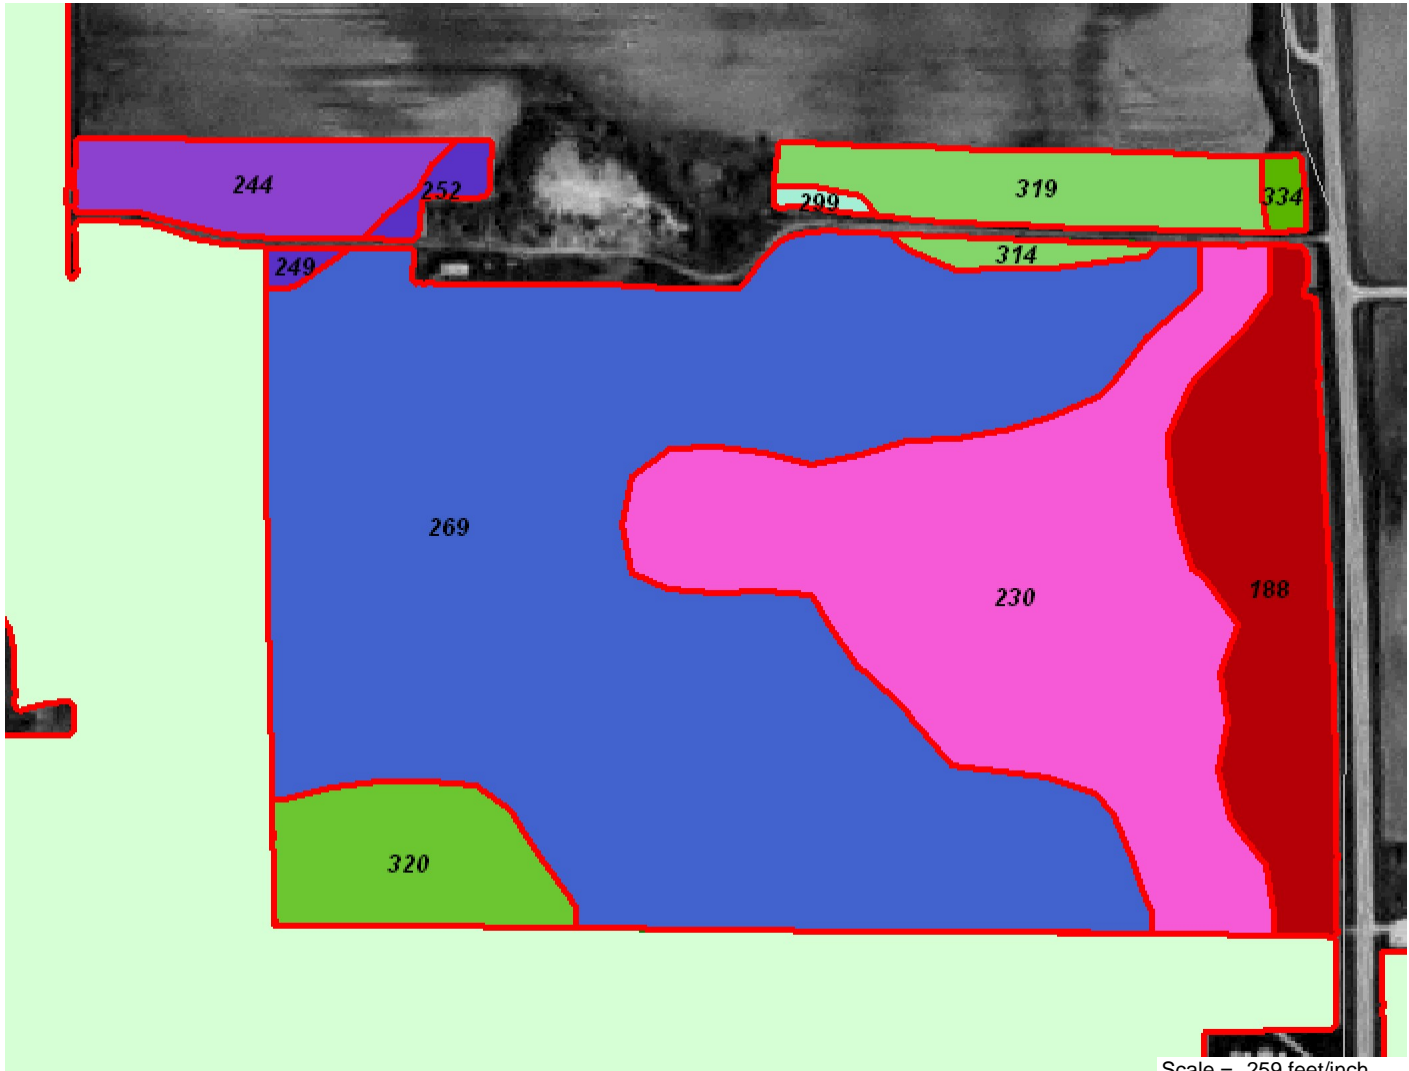

Larry Smith

K

Prepared For: Larry Smith	County: Vermilion, IL
Farm: Smith	Twp Rng Sec:
Field: BWJP-1	Directions:
Crop Zone:	
Crop Year:	Acres: 79.37

Scale = 259 feet/inch

Layer Summary		K (LbsPerAcre (st))	
Layer: BWJP-1 (Surface) -- K		188 225 261 298 334	
Attribute: K			
Acres:	79.37		
Average:	274		
Weighted Average:	257		
Minimum:	188		
Maximum:	334		